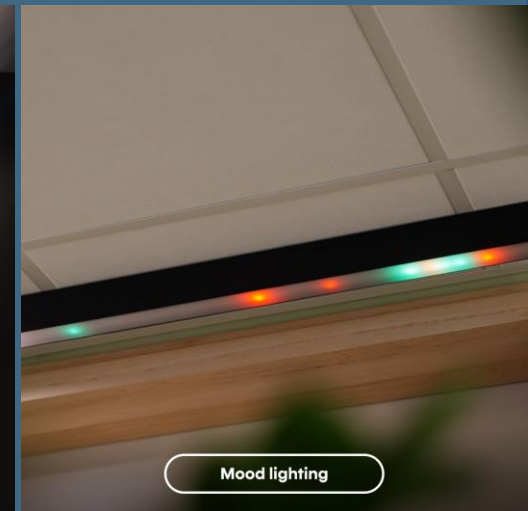

Communication

Localisation

Emergency lighting

Mood lighting

ZUMTOBEL

LYNX® activated

Kamer specifieke lokalisatie

VAKMANSCHAP IS KUNST